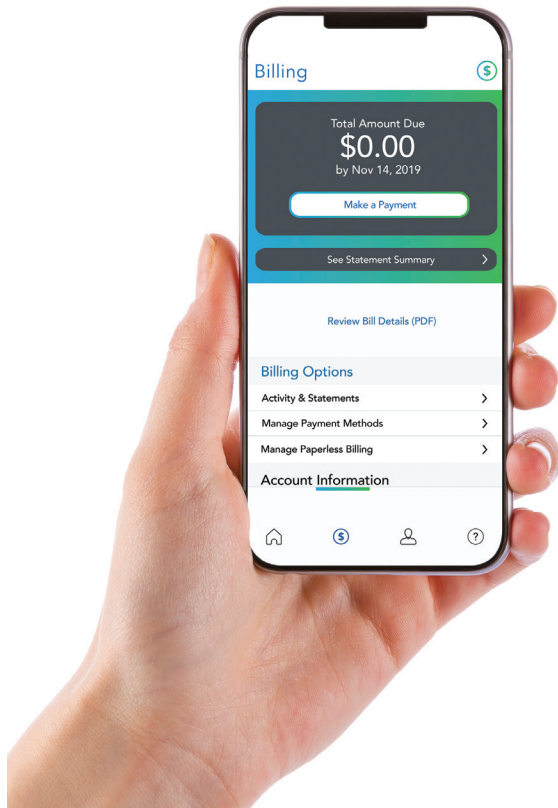

Additional Channels and Pay-Per-View

Subscription Sports Packages & Pay-Per-View (Optional) *

311 500	NFL RedZone ** Pay-Per-View Previews	501 502-504	Pay-Per-View 2 Pay-Per-View	591-595 651-660	Adult Programming NBA League Pass	671-684 671-684	MLB Extra Innings NHL Center Ice	692	Fox Soccer Plus

International Channels (Optional) *

269	GMA Pinoy TV	274	SBTN	278	ART	283	RTN (formerly TV Russia)
270	TFC	275	TV5Monde	279	Phoenix North America	284	ZEE TV
271	CTI-Zhong Tian	276	TV Asia	281	Rai Italia	285	SET Asia
272	CCTV 4	277	Phoenix InfoNews	282	DW (Deutsche+)	286	Colors

The Cox App and My Account

Cox makes it easier than ever to connect to your services. Find answers and manage settings with just a few taps, all in the palm of your hands with the Cox App, or on your computer at cox.com/myaccount.

- Manage your service info and check data usage
- View your current bill and schedule a payment
- Browse helpful how-to articles and troubleshooting guides
- Message a customer care agent for 24/7 support

Sign Up or Sign In at cox.com/myaccount or Download the app today!

Need more help?

Get free customer support online, over chat or in our stores. Visit cox.com/support for quick answers, product support videos, live chat, Cox Store locations and more.

And be sure to check out cox.com/learn for product tips and tricks!

Effective March 2024.