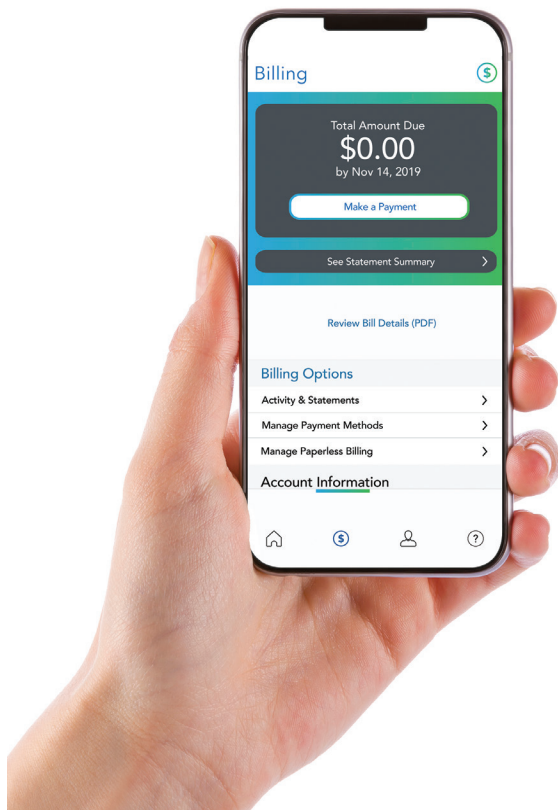

Additional Channels and Pay-Per-View

Subscription Sports Packages & Pay-Per-View (Optional) *

334 501	NFL RedZone *** Pay-Per-View 2	502-504 Pay-Per-View 590-597 Adult Pay-Per-View	651-660 NBA League Pass 671-684 MLB Extra Innings	671-684 NHL Center Ice 692 Fox Soccer Plus

International Channels (Optional) *

376 389 390 391	Phoenix North America Colors SET Asia ZEE TV	392 393 394 397	RTN (formerly TV Russia) CCTV 4 Rai Italia Phoenix InfoNews	398 399 402 403	TV Asia TV5Monde GMA Pinoy TV SBTN	404 450 472	CTI-Zhong Tian ART DW (Deutsche+)

The Cox App and My Account

Cox makes it easier than ever to connect to your services. Find answers and manage settings with just a few taps, all in the palm of your hands with the Cox App, or on your computer at cox.com/myaccount.

- Manage your service info and check data usage
- View your current bill and schedule a payment
- Browse helpful how-to articles and troubleshooting guides
- Message a customer care agent for 24/7 support

Sign Up or Sign In at cox.com/myaccount or Download the app today!

Need more help?

Get free customer support online, over chat or in our stores. Visit cox.com/support for quick answers, product support videos, live chat, Cox Store locations and more.

And be sure to check out cox.com/learn for product tips and tricks!

Effective March 2024.