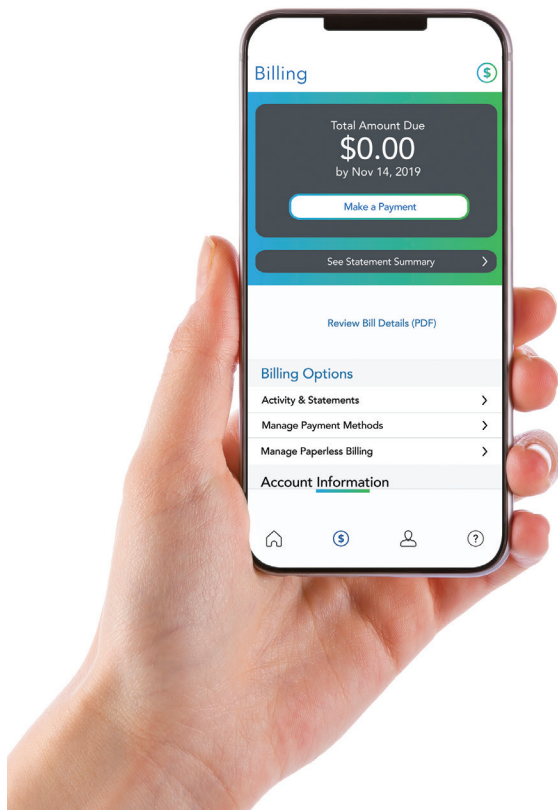

Additional Channels and Pay-Per-View (Continued from other side)

International Channels (Optional) *

400	TFC	405	TV Asia	410	ART	414	RTN (formerly TV Russia)
401	GMA Pinoy TV	406	CTI-Zhong Tian	411	Rai Italia	415	Colors
403	SBTN	407	Phoenix InfoNews	412	CCTV 4	416	ZEE TV
404	TV5Monde	408	Phoenix North America	413	DW (Deutsche+)	418	SET Asia

The Cox App and My Account

Cox makes it easier than ever to connect to your services. Find answers and manage settings with just a few taps, all in the palm of your hands with the Cox App, or on your computer at cox.com/myaccount.

- Manage your service info and check data usage
- View your current bill and schedule a payment
- Browse helpful how-to articles and troubleshooting guides
- Message a customer care agent for 24/7 support

Sign Up or Sign In at cox.com/myaccount or Download the app today!

Need more help?

Get free customer support online, over chat or in our stores. Visit cox.com/support for quick answers, product support videos, live chat, Cox Store locations and more.

And be sure to check out cox.com/learn for product tips and tricks!

Effective March 2024.