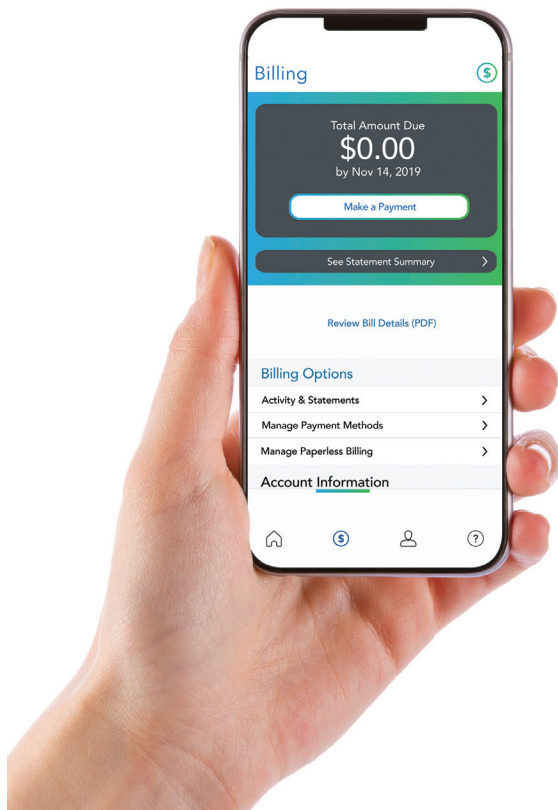

Additional Channels and Pay-Per-View (Continued from other side)

International Channels (Optional) *

400	TFC	405	TV Asia	410	ART	415	Colors
401	GMA Pinoy TV	406	CTI-Zhong Tian	412	CCTV 4	416	ZEE TV
403	SBTN	407	Phoenix InfoNews	413	DW (Deutsche+)	417	SET Asia
404	TV5Monde	408	Phoenix North America	414	RTN (formerly TV Russia)	572	Rai Italia

The Cox App and My Account

Cox makes it easier than ever to connect to your services. Find answers and manage settings with just a few taps, all in the palm of your hands with the Cox App, or on your computer at cox.com/myaccount.

- Manage your service info and check data usage
- View your current bill and schedule a payment
- Browse helpful how-to articles and troubleshooting guides
- Message a customer care agent for 24/7 support

Sign Up or Sign In at cox.com/myaccount or Download the app today!

Need more help?

Get free customer support online, over chat or in our stores. Visit cox.com/support for quick answers, product support videos, live chat, Cox Store locations and more.

And be sure to check out cox.com/learn for product tips and tricks!

Effective March 2024.