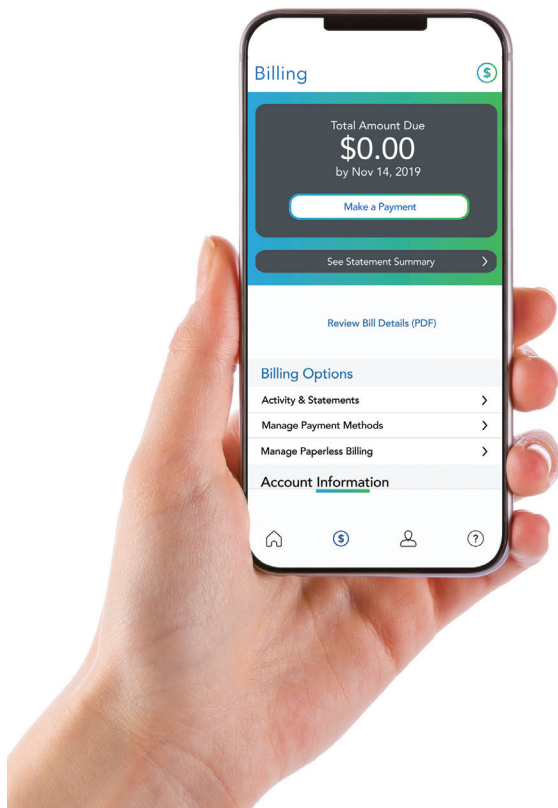

Contour TV Ultimate (Includes all networks listed on channel lineup for each section)

Starter Preferred

Bonus Pack Variety Pack

Sports & Info Pack Sports Pack 2

Movie Pack Premium Networks

Additional Channels and Pay-Per-View

Subscription Sports Packages & Pay-Per-View (Optional) *

264 501	NFL RedZone *** Pay-Per-View 2	502, 504 Pay-Per-View 591-592 Adult Pay-Per-View	651-660 NBA League Pass 670-683 MLB Extra Innings	670-683 NHL Center Ice 690 Fox Soccer Plus

International Channels (Optional) *

270	SET Asia	279	SBTN	285	Phoenix North America	294	RTN (formerly TV Russia)
271	CCTV 4	281	TFC	288	Colors	295	TV5Monde
272	ZEE TV	282	GMA Pinoy TV	289	ART	296	Rai Italia
273	TV Asia	284	CTI-Zhong Tian	292	DW (Deutsche+)	461	Phoenix InfoNews

The Cox App and My Account

Cox makes it easier than ever to connect to your services. Find answers and manage settings with just a few taps, all in the palm of your hands with the Cox App, or on your computer at cox.com/myaccount.

- Manage your service info and check data usage
- View your current bill and schedule a payment
- Browse helpful how-to articles and troubleshooting guides
- Message a customer care agent for 24/7 support

Sign Up or Sign In at cox.com/myaccount or Download the app today!

Need more help?

Get free customer support online, over chat or in our stores. Visit cox.com/support for quick answers, product support videos, live chat, Cox Store locations and more.

And be sure to check out cox.com/learn for product tips and tricks!

Effective March 2024.