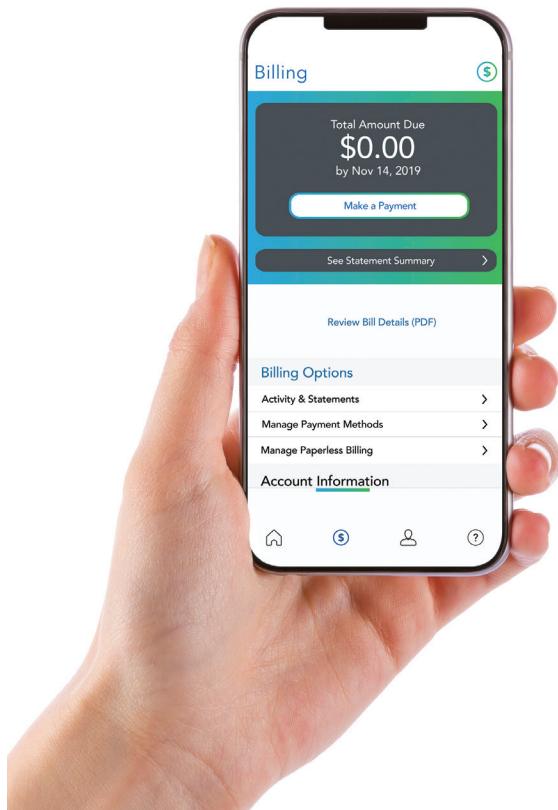

Additional Channels and Pay-Per-View

Subscription Sports Packages & Pay-Per-View (Optional) *

325 501	NFL RedZone † Pay-Per-View 2	503 504	PPV en Español HD PPV Events HD	620-629 640-653	NBA League Pass † MLB Extra Innings †	640-653 655	NHL Center Ice † Fox Soccer Plus

International Channels (Optional) *

400	TFC	405	TV Asia	410	ART	414	RTN (formerly TV Russia)
401	GMA Pinoy TV	406	CTI-Zhong Tian	411	Rai Italia	415	Colors
403	SBTN	407	Phoenix InfoNews	412	CCTV 4	416	ZEE TV
404	TVSmonde	408	Phoenix North America	413	DW (Deutsche+)	417	SET Asia

The Cox App and My Account

Cox makes it easier than ever to connect to your services. Find answers and manage settings with just a few taps, all in the palm of your hands with the Cox App, or on your computer at cox.com/myaccount.

- Manage your service info and check data usage
- View your current bill and schedule a payment
- Browse helpful how-to articles and troubleshooting guides
- Message a customer care agent for 24/7 support

Sign Up or Sign In at cox.com/myaccount or Download the app today!

Need more help?

Get free customer support online, over chat or in our stores. Visit cox.com/support for quick answers, product support videos, live chat, Cox Store locations and more.

And be sure to check out cox.com/learn for product tips and tricks!

Effective March 2026.