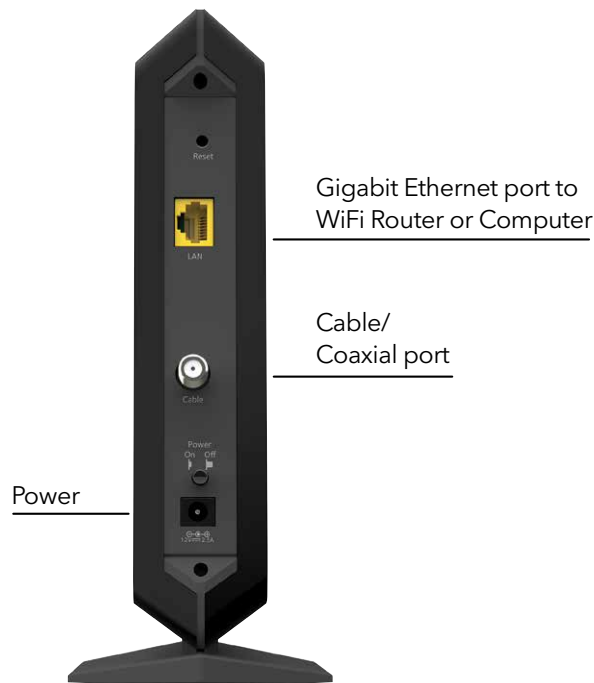

Modems Designed for Today's Internet Plan and Future Upgrades

NETGEAR MODEM	CM1000v2	CM700	CM600	CM500
CABLE MODEM TECHNOLOGY	DOCSIS® 3.1	DOCSIS® 3.0 32x8	DOCSIS® 3.0 24x8	DOCSIS® 3.0 16x4
SUPPORTED SPEED TIERS	Up to 1Gbps	Up to 400Mbps	Up to 300Mbps	Up to 200Mbps

Connection Diagram