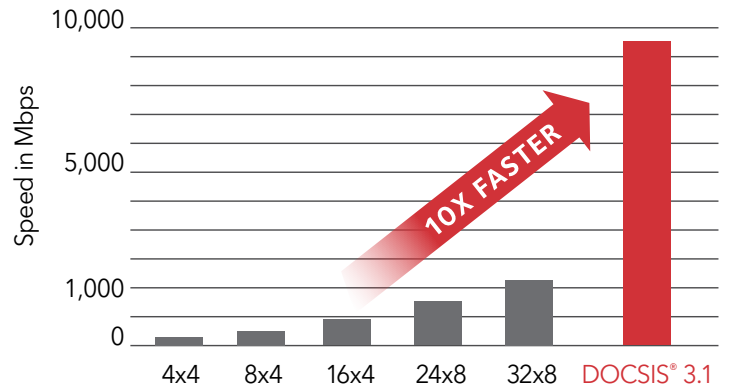

DOCSIS® Speeds