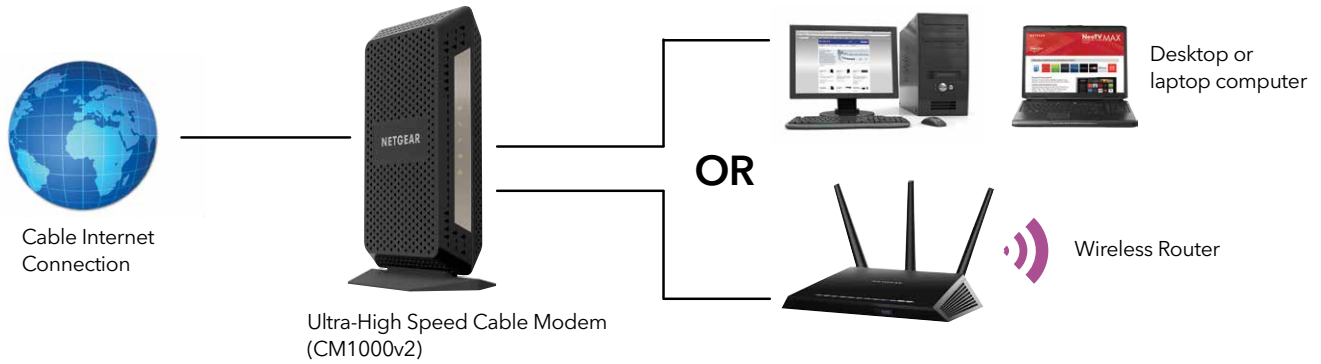

Fast Cable Internet Access

- Up to 1Gbps[†] download for streaming HD videos, faster downloads, and highspeed online gaming—Ideal for XFINITY® Gigabit/Blast/Extreme Internet plans
- 32 downstream & 8 upstream channels
- 2 DOCSIS 3.1 OFDM downstream channels & 2 DOCSIS 3.1 OFDM upstream channels providing efficient and reliable Internet access
- Works with Cable Internet Providers like XFINITY® from Comcast, Spectrum®, Cox® and more (not compatible with Cable bundled voice services)
- Fast web self-activation for XFINITY customers—Get connected without a service call
- Gigabit Ethernet port—Fastest wired speeds to connect your router or computer
- Save money over time by owning your cable equipment and avoiding monthly rental charges from your Internet provider—up to \$120 per year¹

The NETGEAR Difference - CM1000

- Gigabit Ethernet port
- Supports IPv6
- Easy installation
- DOCSIS 3.1 CableLabs® certified
- Secure connection

¹Up to \$120 based on current fees.

Cable Internet Connection